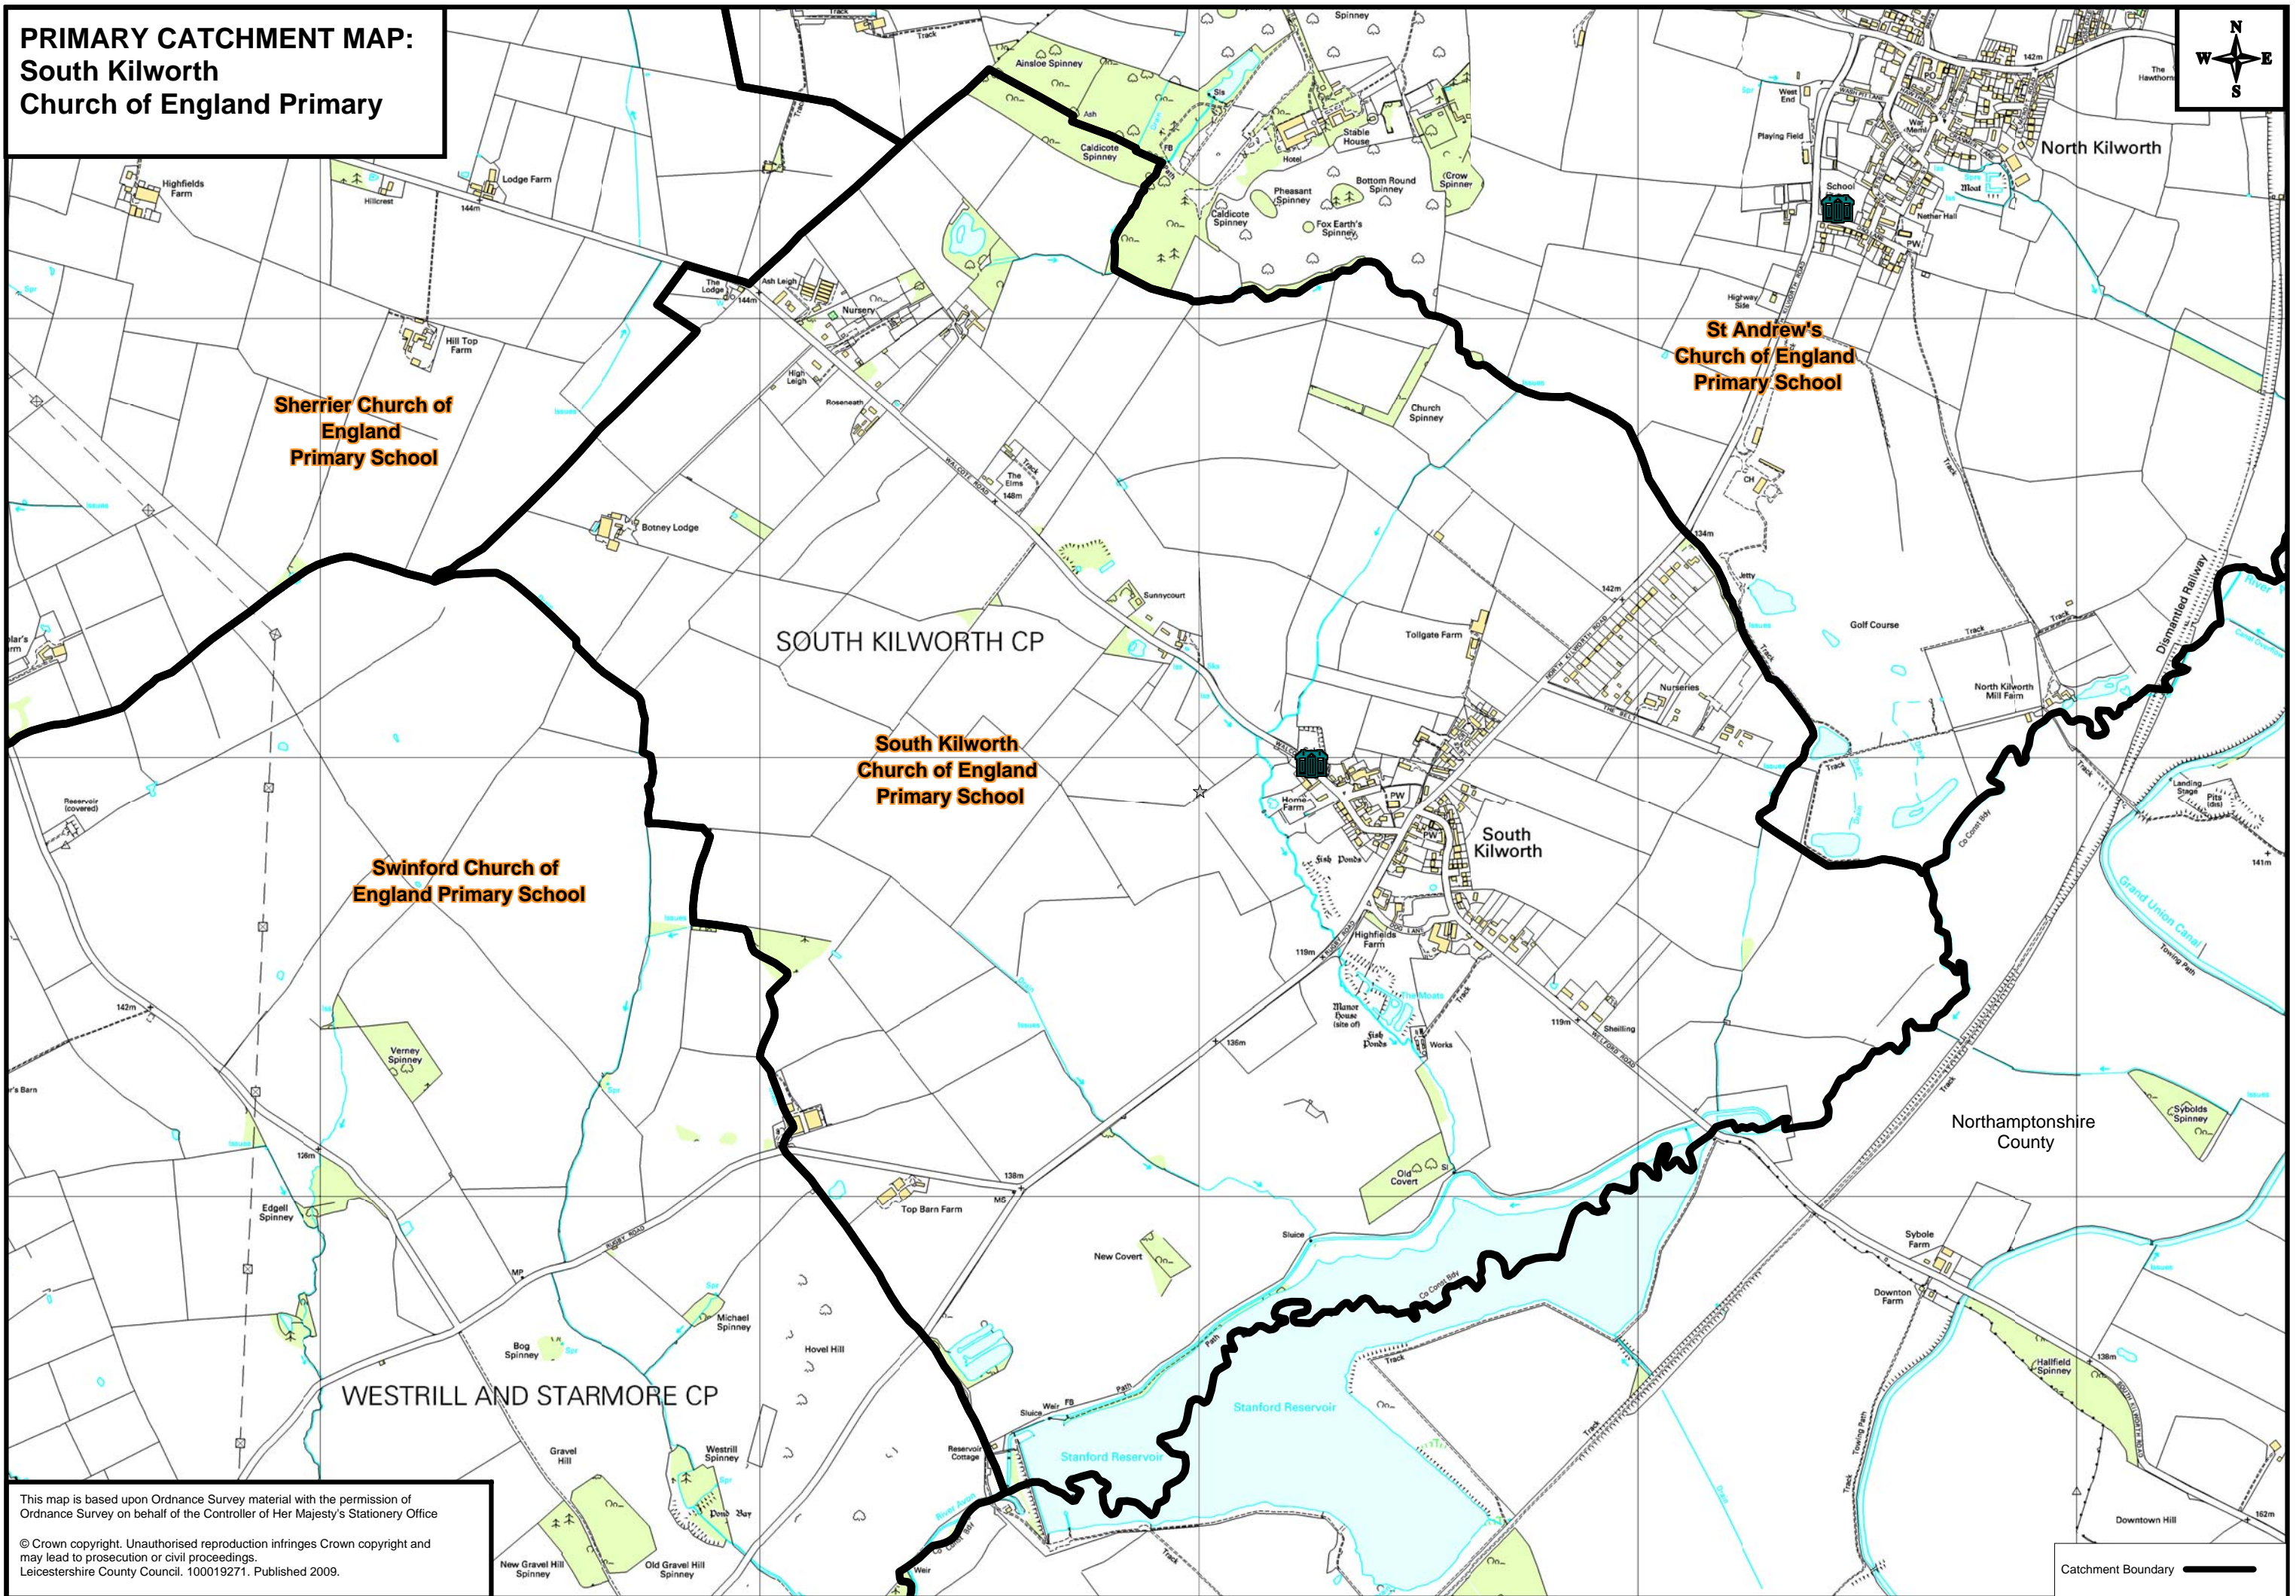

**PRIMARY CATCHMENT MAP:  
South Kilworth  
Church of England Primary**

This map is based upon Ordnance Survey material with the permission of Ordnance Survey on behalf of the Controller of Her Majesty's Stationery Office  
© Crown copyright. Unauthorised reproduction infringes Crown copyright and may lead to prosecution or civil proceedings.  
Leicestershire County Council. 100019271. Published 2009.

Catchment Boundary